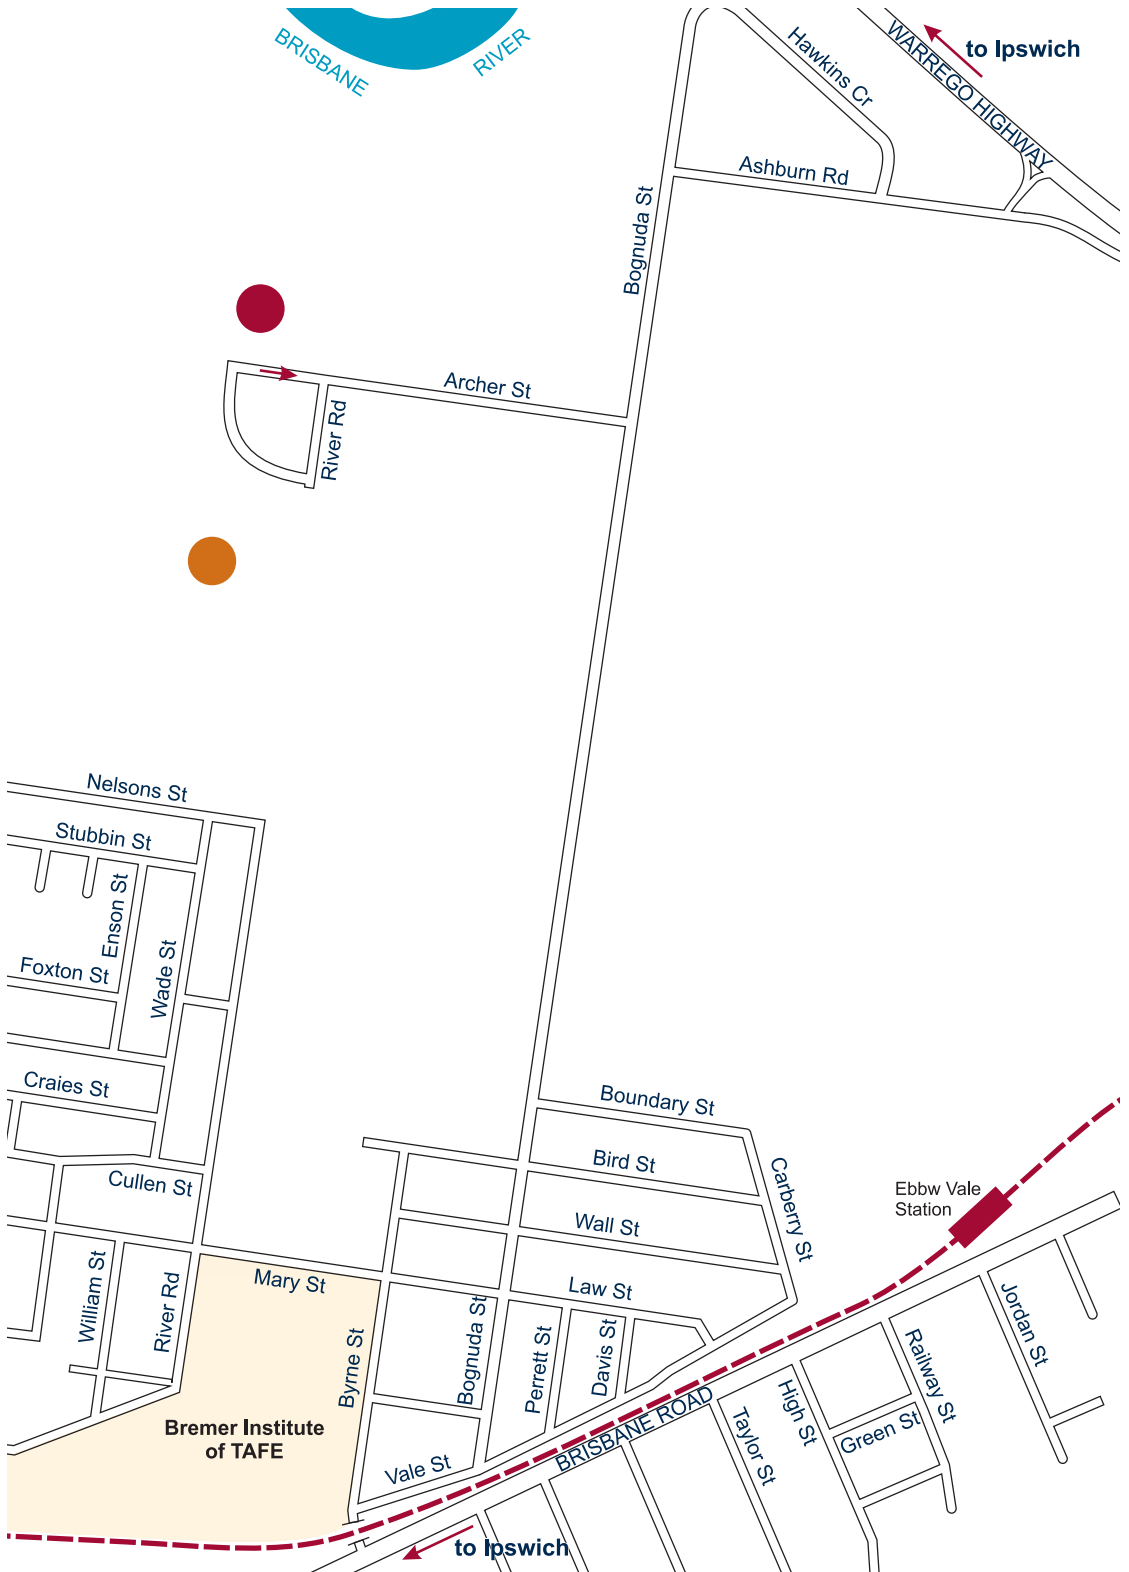

Bundamba Sewerage Treatment Plant

LEGEND

-  **Bundamba Sewerage Treatment Plant**
136 River Road
Bundamba Qld 4304
-  **Advanced Wastewater Treatment Plant**
-  **Ipswich Rail Line**