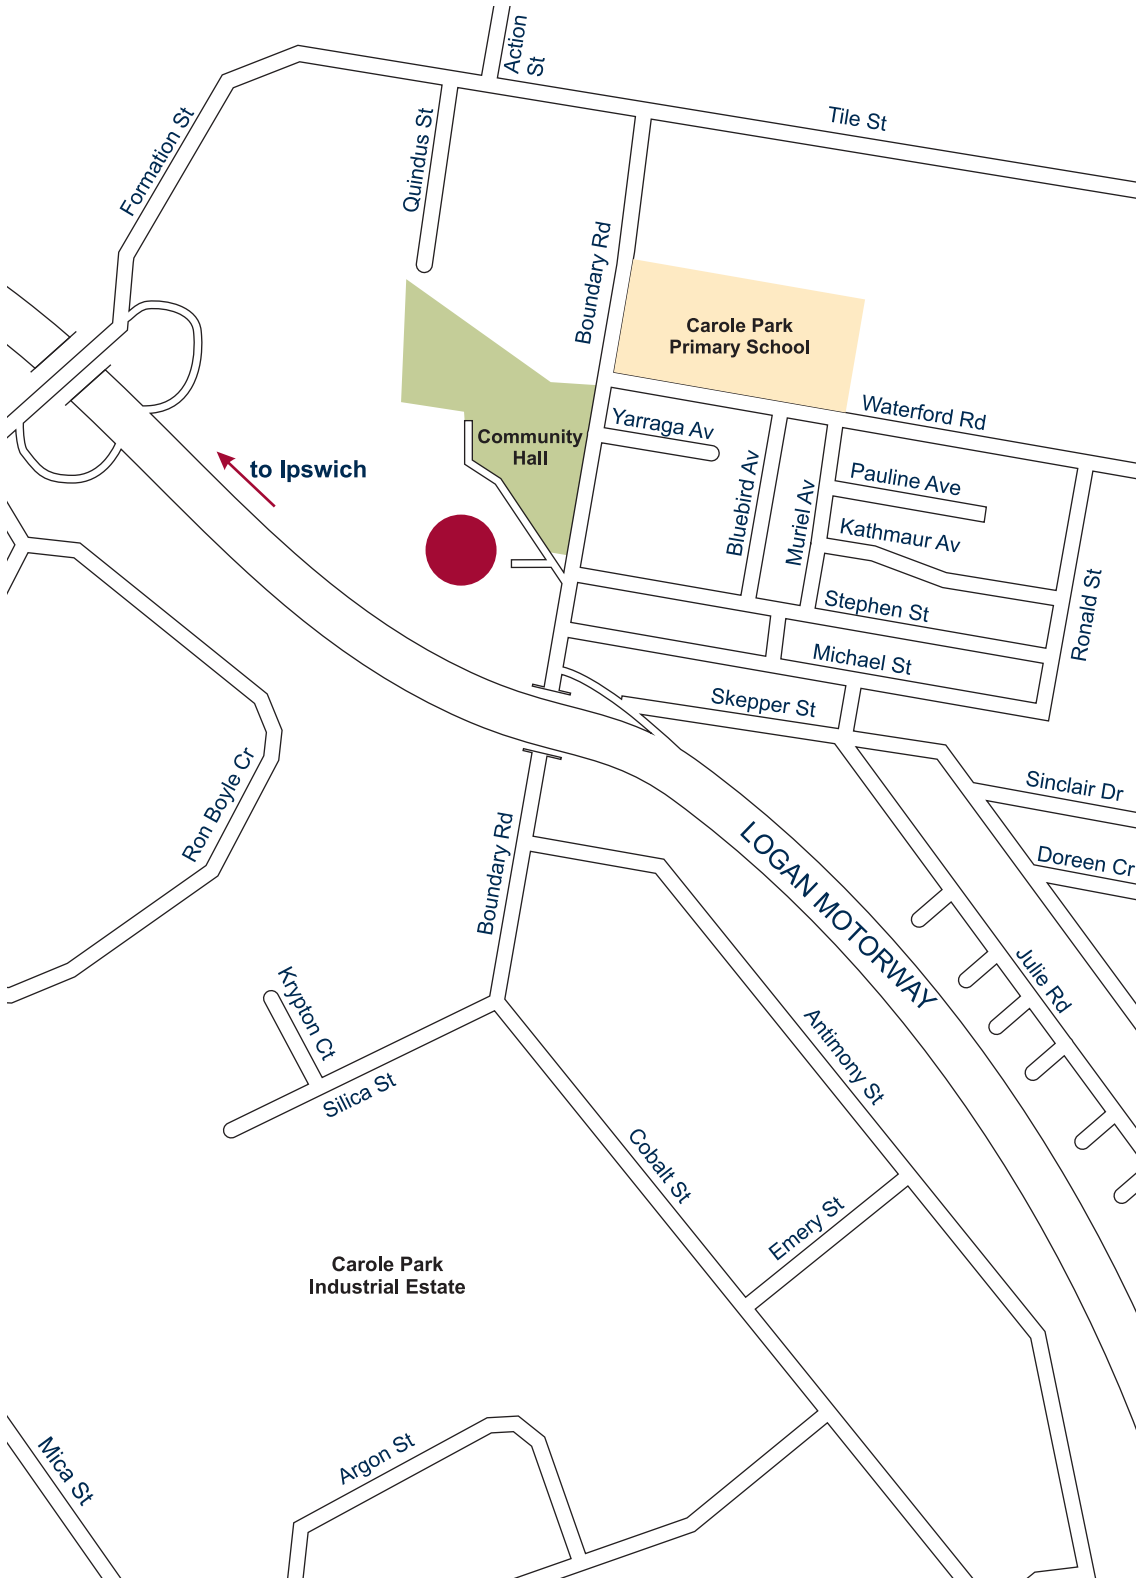

Carole Park Sewerage Treatment Plant

LEGEND

Carole Park Sewerage Treatment Plant
Boundary Road
Carole Park Qld 4300