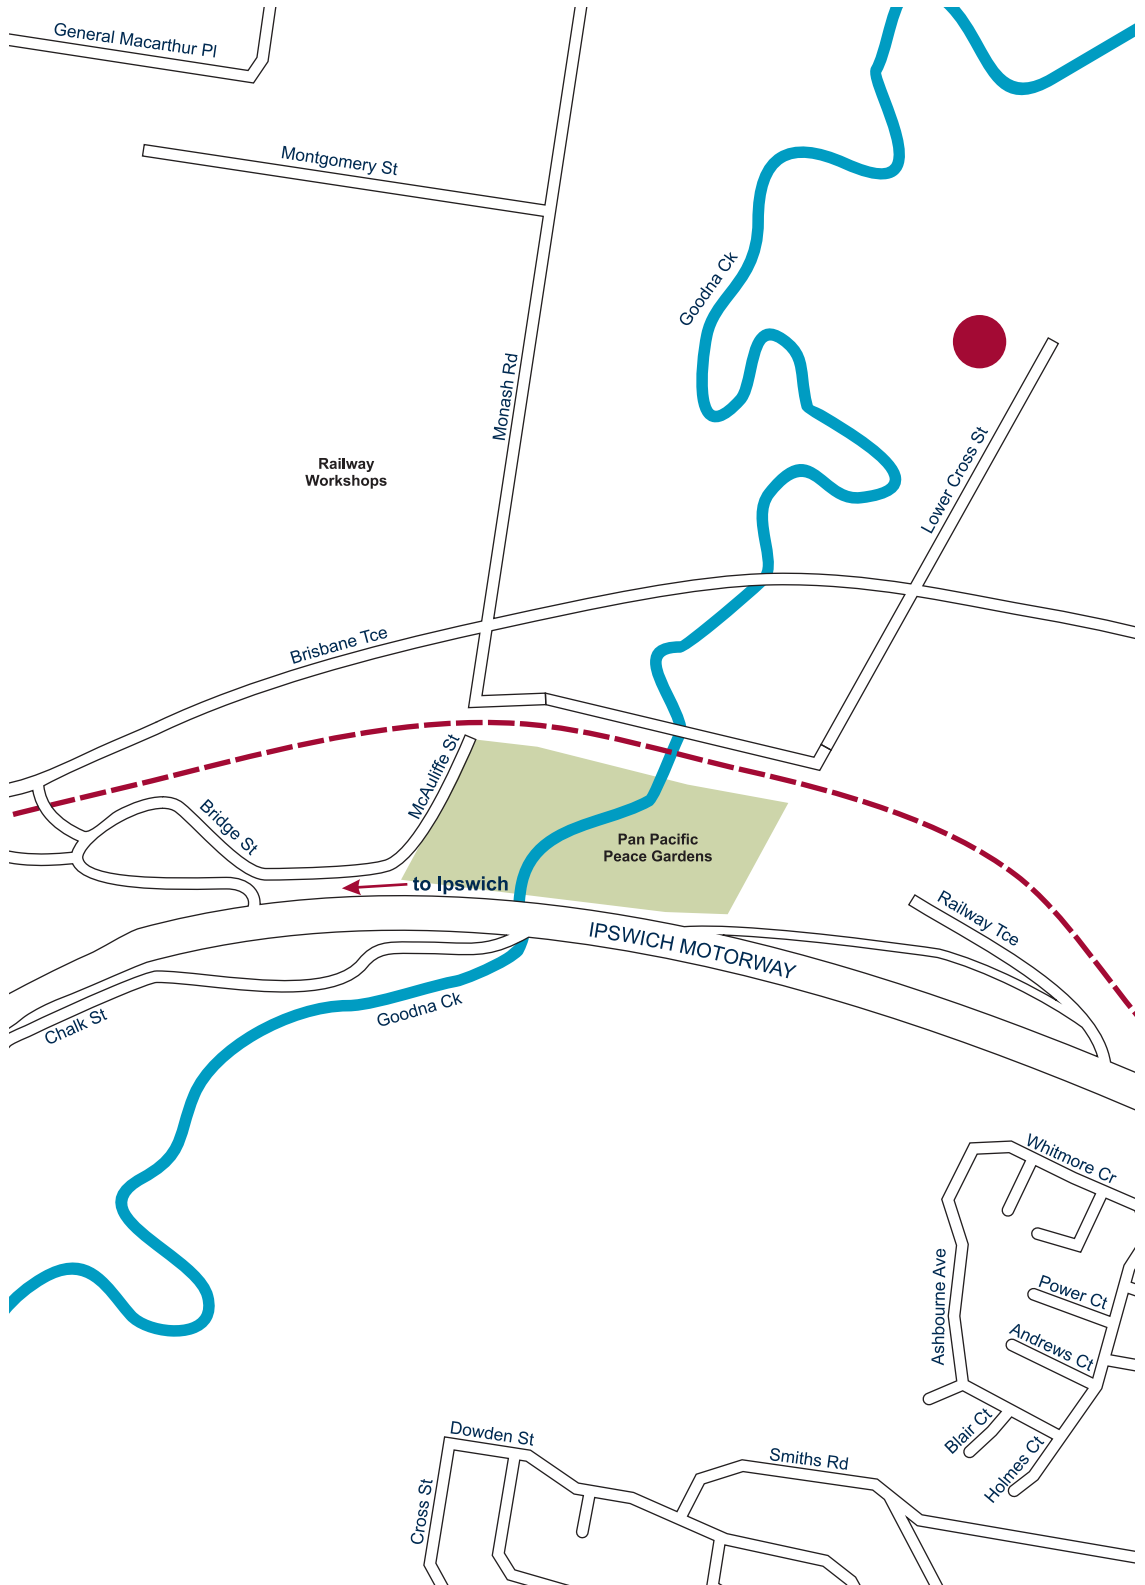

Goodna Sewerage Treatment Plant

LEGEND

-  **Goodna Sewerage Treatment Plant**
Lower Cross Street
Goodna Qld 4300
-  Ipswich Rail Line