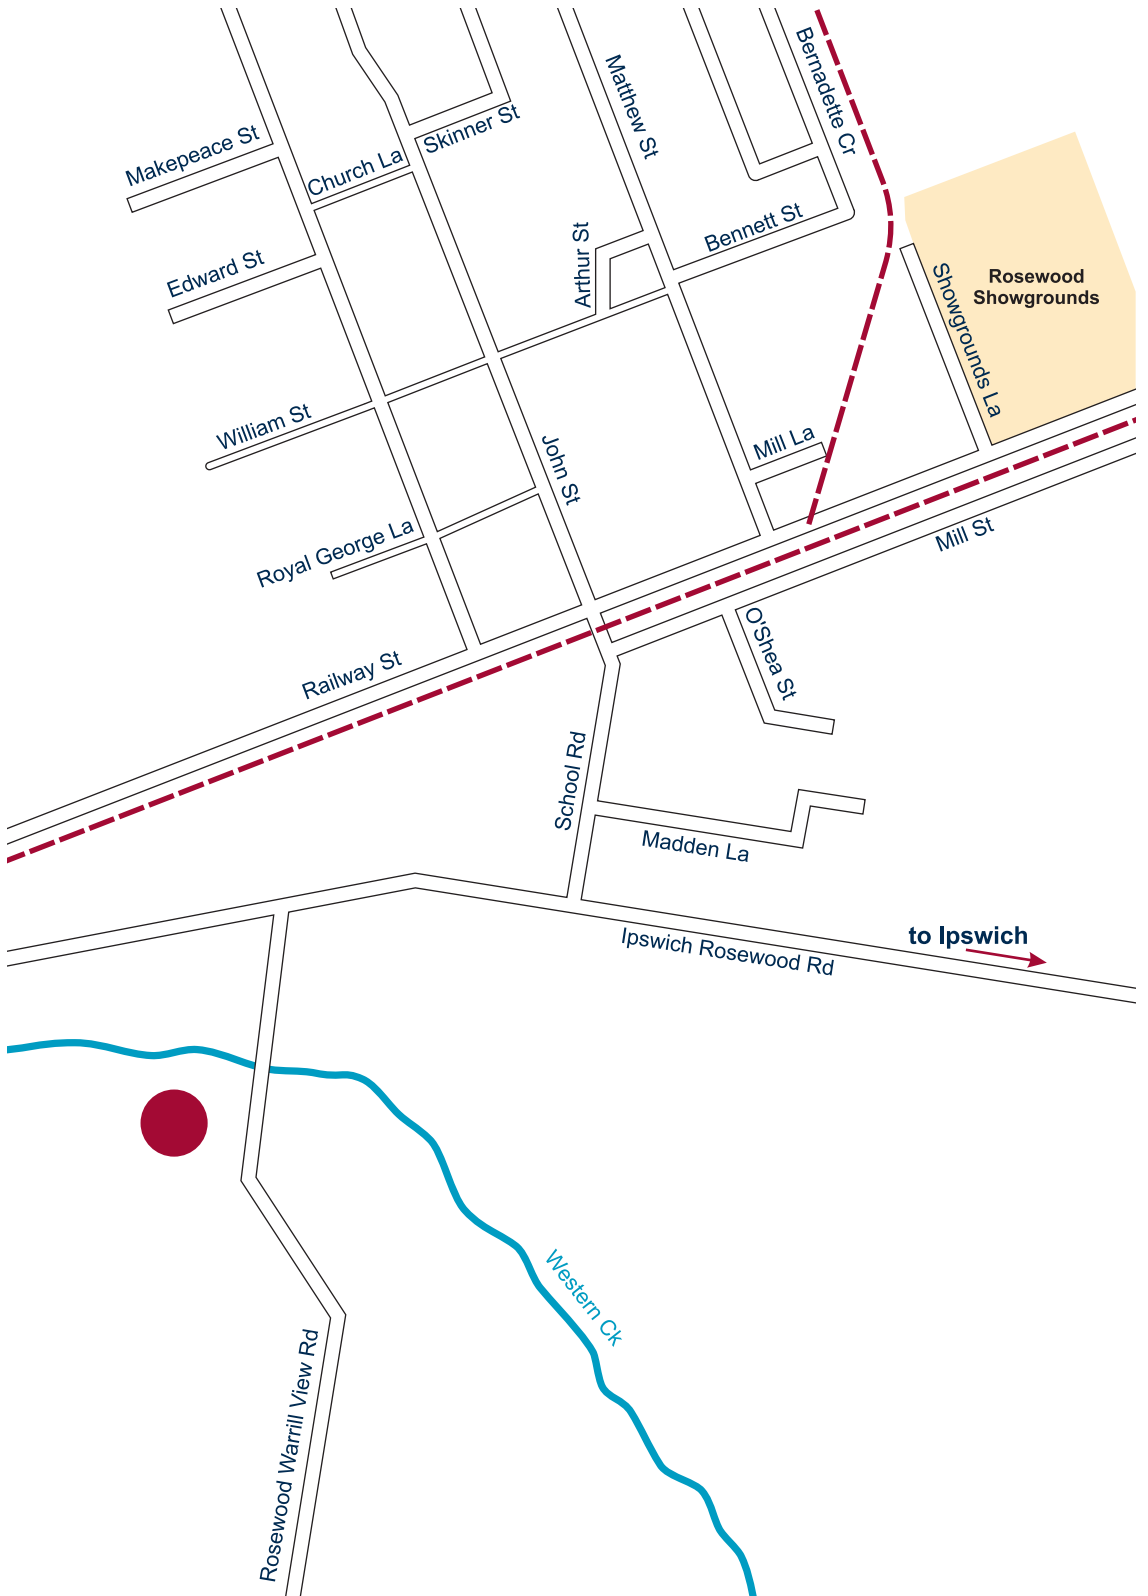

Rosewood Sewerage Treatment Plant

LEGEND

-  **Rosewood Sewerage Treatment Plant**
Rosewood - Warrill View Road
Rosewood Qld 4340
-  Ipswich Rail Line